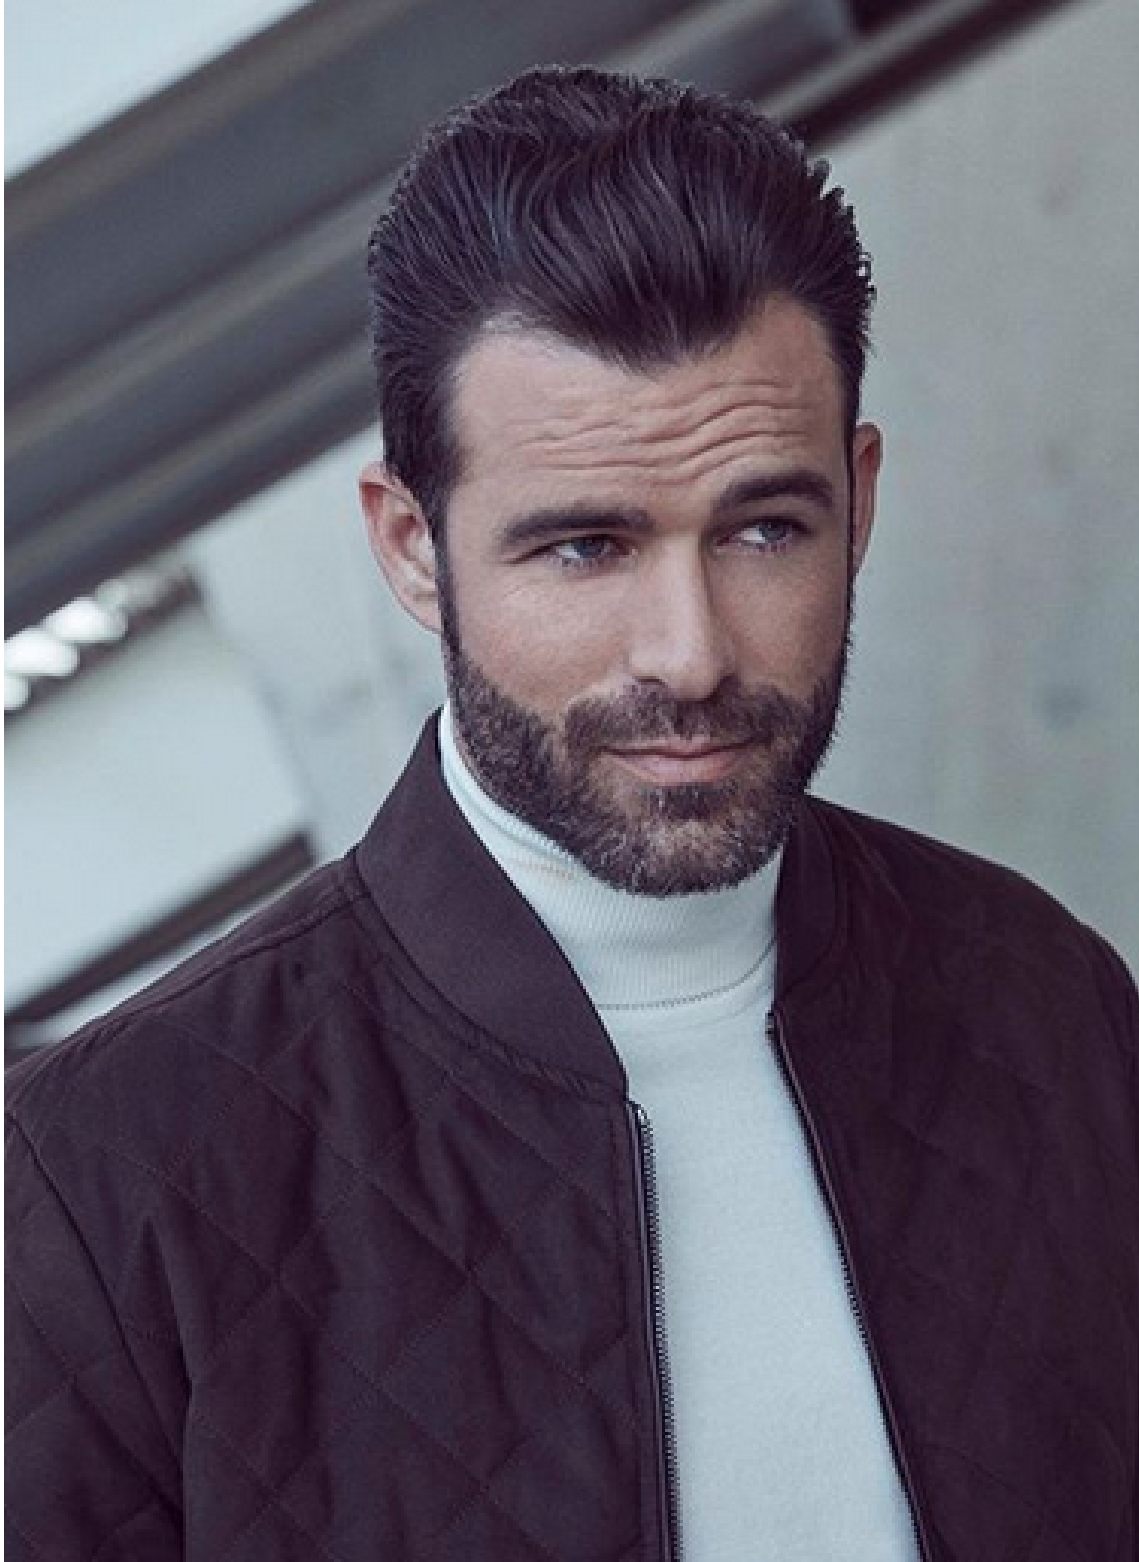

WADE COWAN

height 6'2" · bust 39" · waist 32" · hips 37.5" · suit 50
shoes size 44 EU/13 US/10 UK · hair dark brown · eyes blue-green